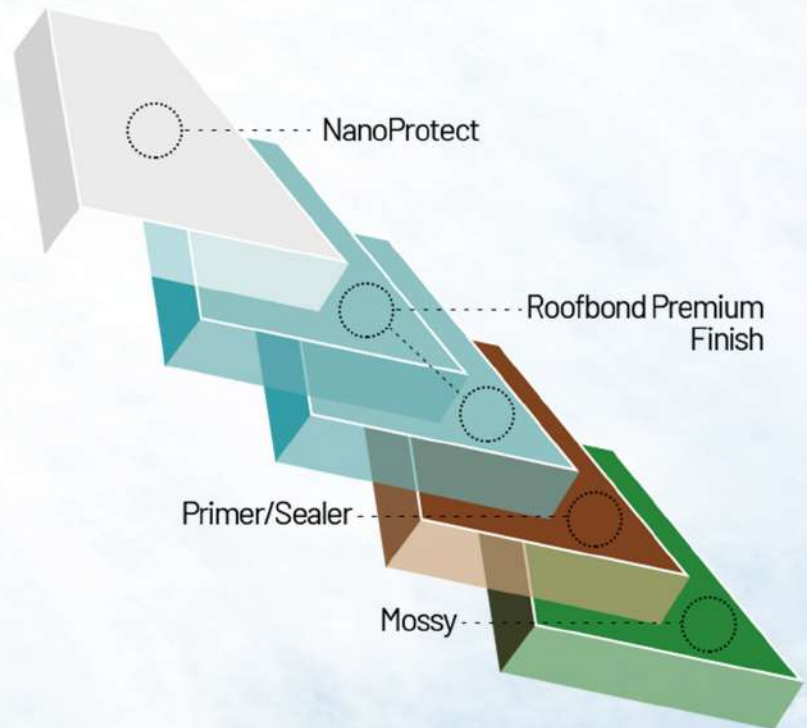

What is Shieldcoat Colourfast?

For over two decades, Shieldcoat has made substantial investments in research and development projects, solidifying our position as pioneers in roof coating technology. Our cutting-edge coating process represents our latest industry-leading innovation, allowing us to provide the Shieldcoat Colourfast guarantee. This guarantee assures that our roofing products, when applied as per our specifications, will maintain their vibrant color without significant fading*. With our commitment to excellence, we continually strive to deliver unrivaled durability and aesthetics

Why choose Shieldcoat?

Industry leading warranty

The only major paint manufacturer in New Zealand that covers fading in their warranty.

Superior Service

We can recommend an experienced applicator in your area. We can also help you choose the right colour palette to suit your home.

Proven Success

Over the last 21 years, more than 800,000 home owners have trusted Shieldcoat to protect their homes.

New Zealand Made

Shieldcoat is Owned and Operated in New Zealand We source our raw materials from local suppliers.

Quality Guaranteed

Quality has always been our highest priority.

High Performance Paint and Coating Systems

*visit www.shieldcoat.co.nz or call us on 0800 123 900 for full details

0800 123 900

northshore@shieldcoat.co.nz

www.shieldcoat.co.nz